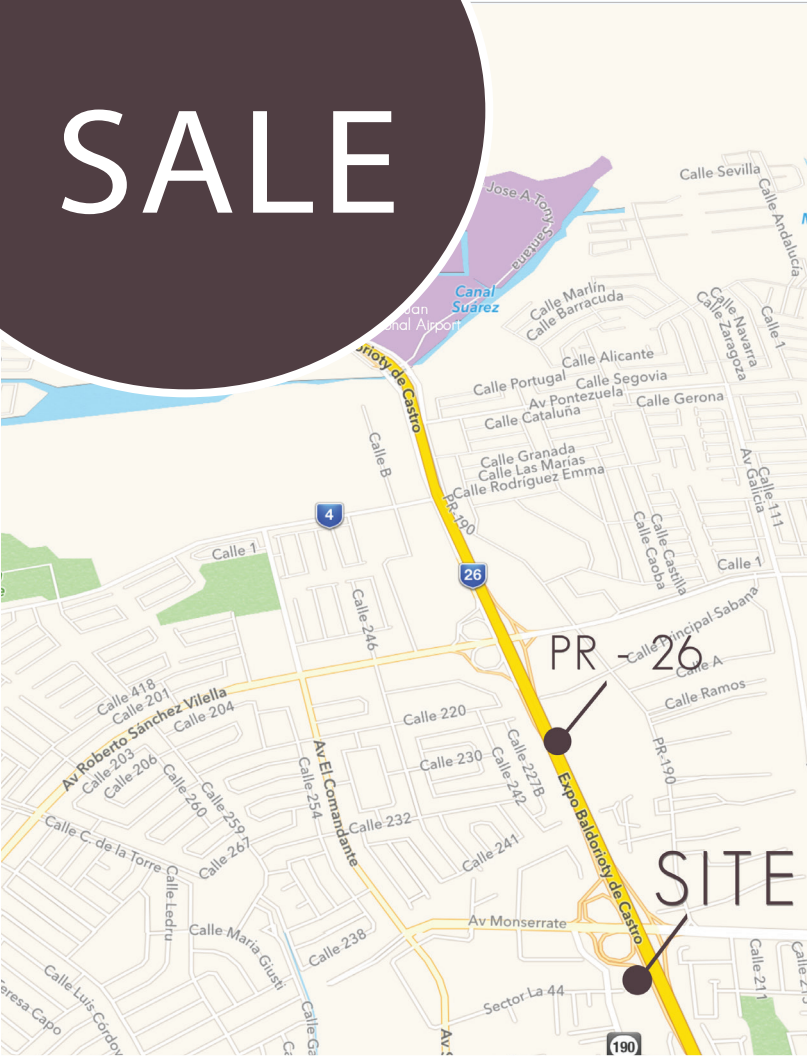

SALE

WAREHOUSE & DISTRIBUTION CENTER

sabana abajo carolina
puerto rico

DESCRIPTION

Warehouse and distribution building with 20 loading docks, 30 feet ceiling height, emergency power generator, and sprinkler system.

LOCATION

Bordering Baldorioty de Castro Expressway (PR-26) at the corner of State Road PR-190 and Monserrate Avenue, Carolina, P.R.

AREA

37,683 SQ. FT.
warehouse

30 FT.
ceiling height

9,610 SQ. FT.
office

6,060 SQ. FT.
mechanic shop

20
loading docks

Lic - E40