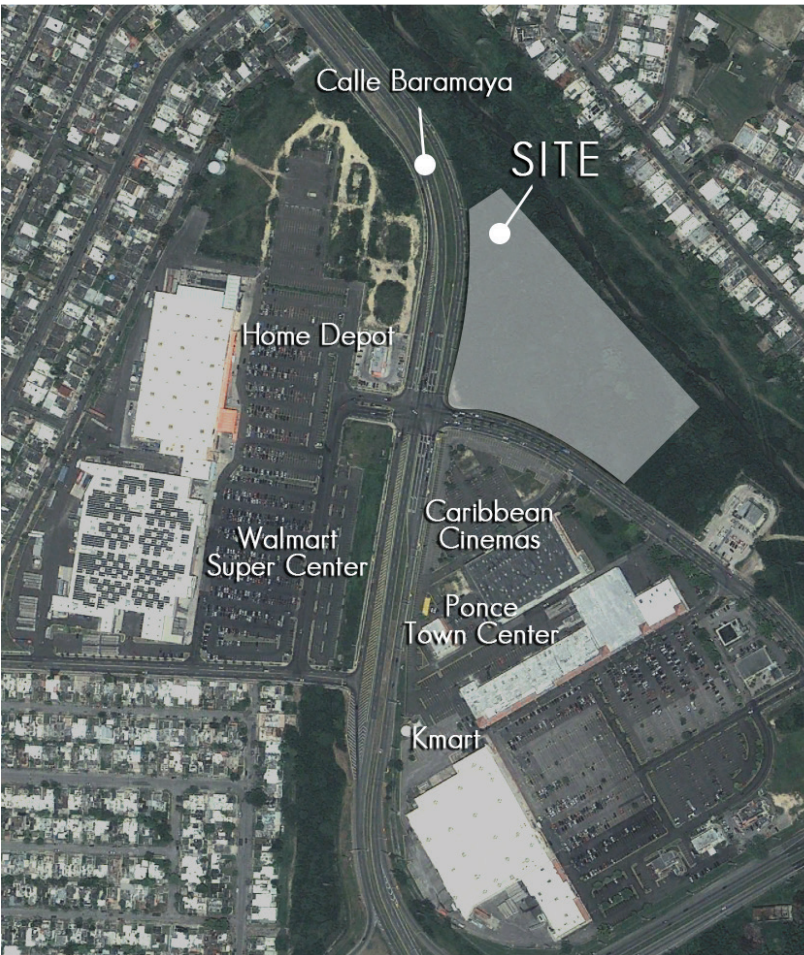

ZONING

Commercial